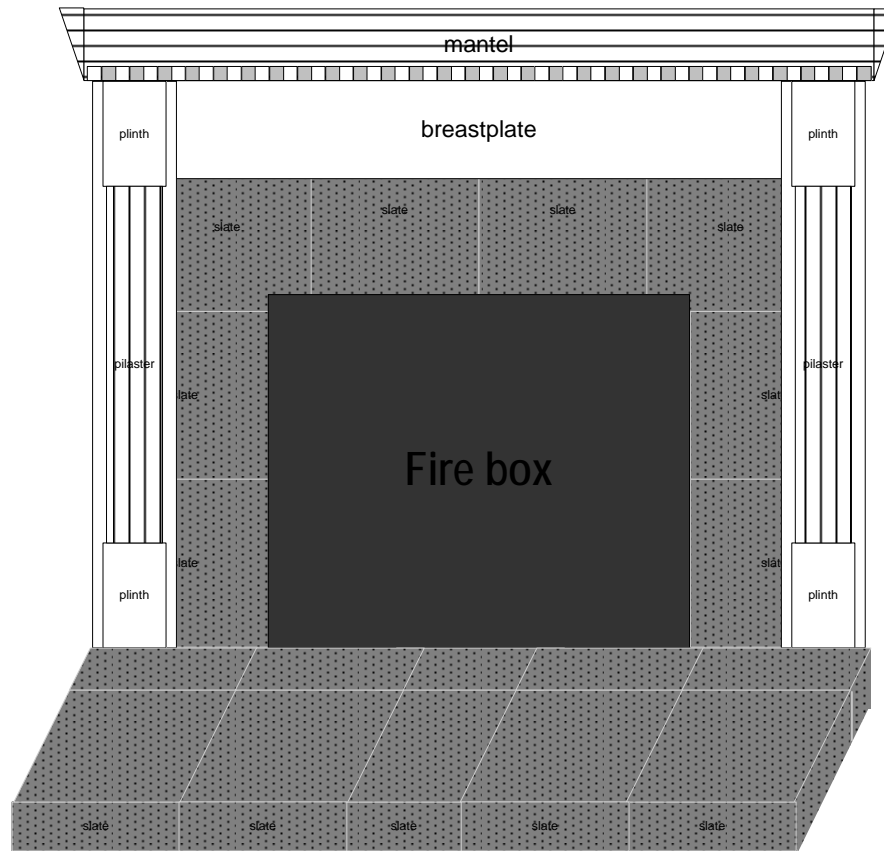

recessed lighting planning

Legend

- speakers
- 6" recessed light – standard trim
- 6" recessed light – eyeball trim

12 in tile perspective

9 in tile perspective