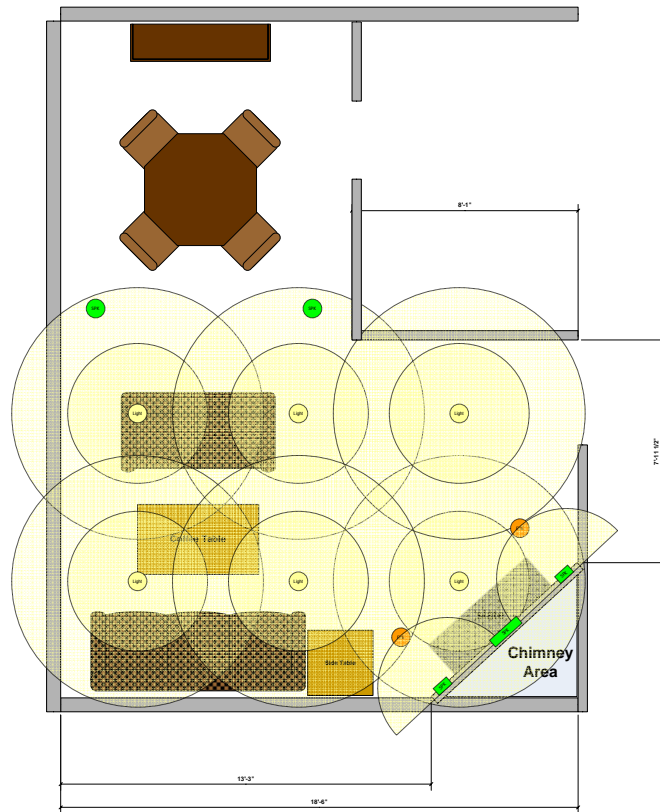

recessed lighting planning

Legend

- speakers
- 6" recessed light – standard trim
- 6" recessed light – eyeball trim

12 in tile perspective

9 in tile perspective